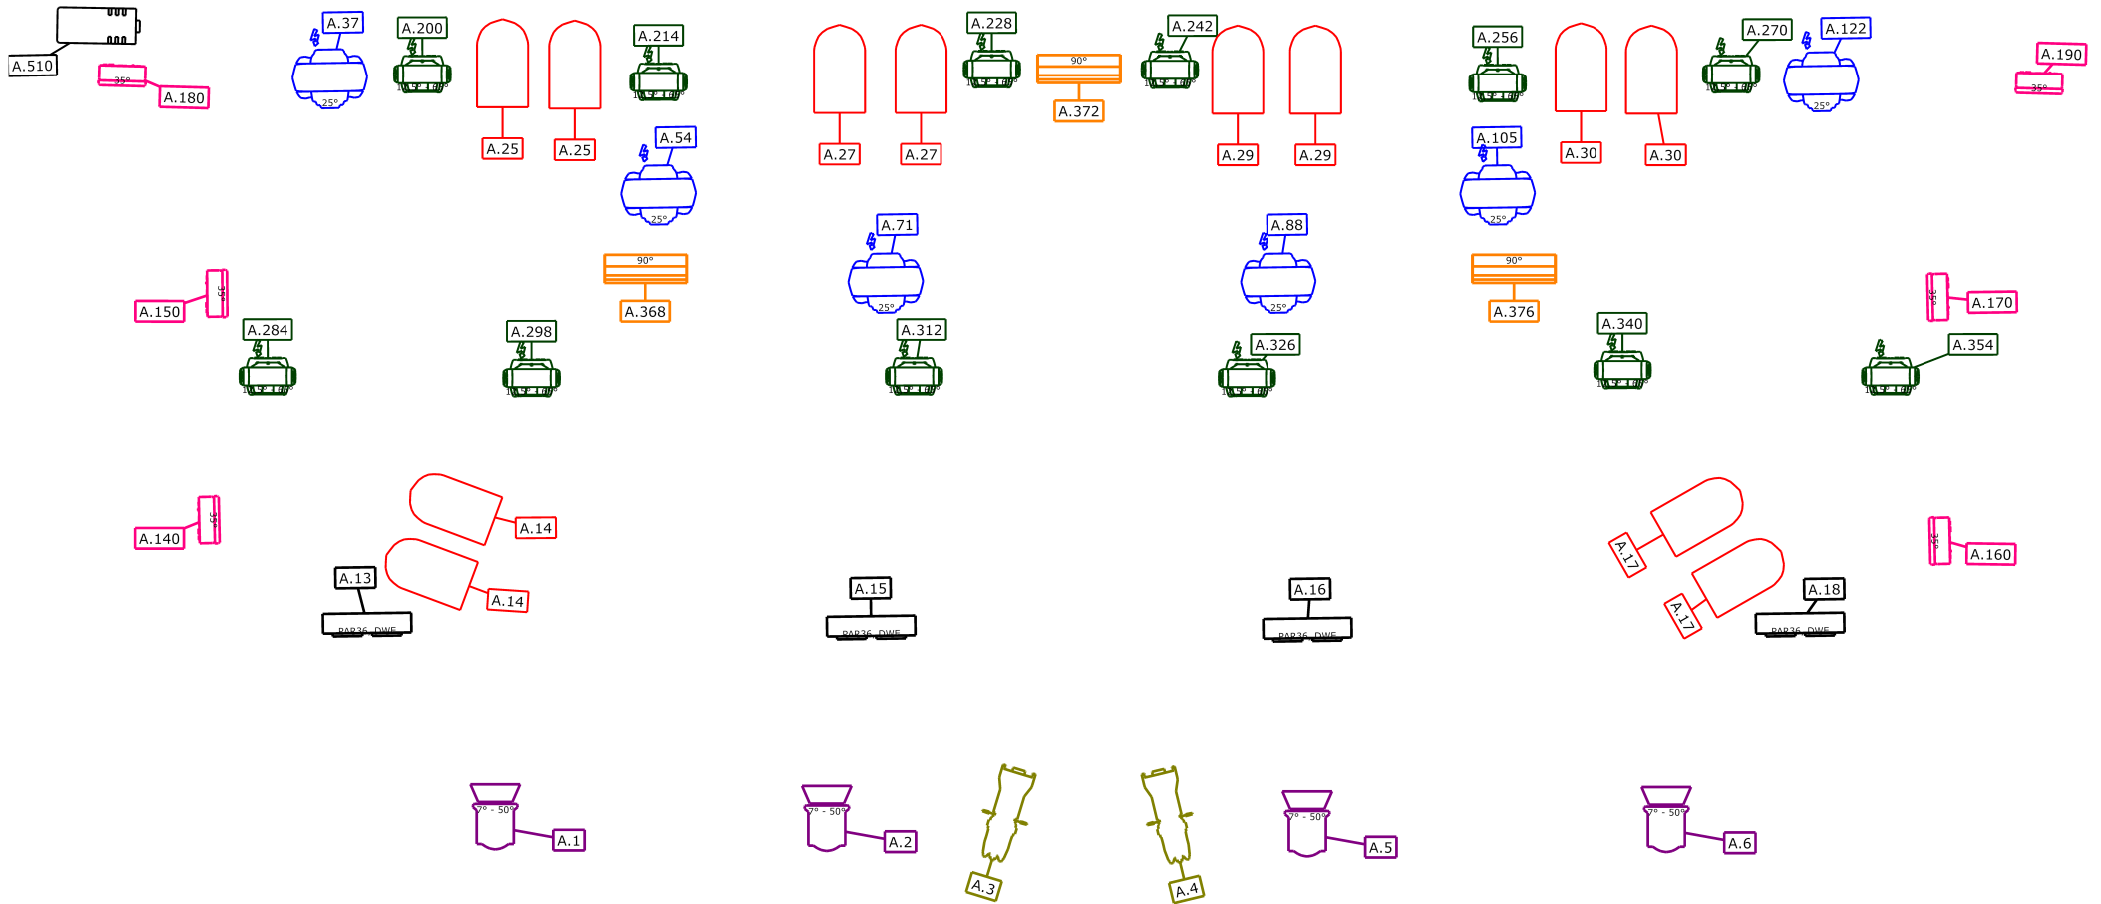

Standard plot 2020

Klubbscene - Rolf Jacobsen

Symbol key

Rush MH 6 Wash (12) 14 chs mode

2-Light (4)

ATMe 3 chs mode

1kW Moleparcan (12)

Selecon Fresnel (4)

XLED HD RGBWAUV LED Wash (6) 10 chs mode

Atomic 3000 (3) 4 chs mode

MAC 350 Entour (6) 17 chs mode

Source Four Jr Zoom 25°-50° (2)

Extra lights (Univers 1)
 Houselights: 9+10+11
 Merchlight: 12
 Poster light: 7+8