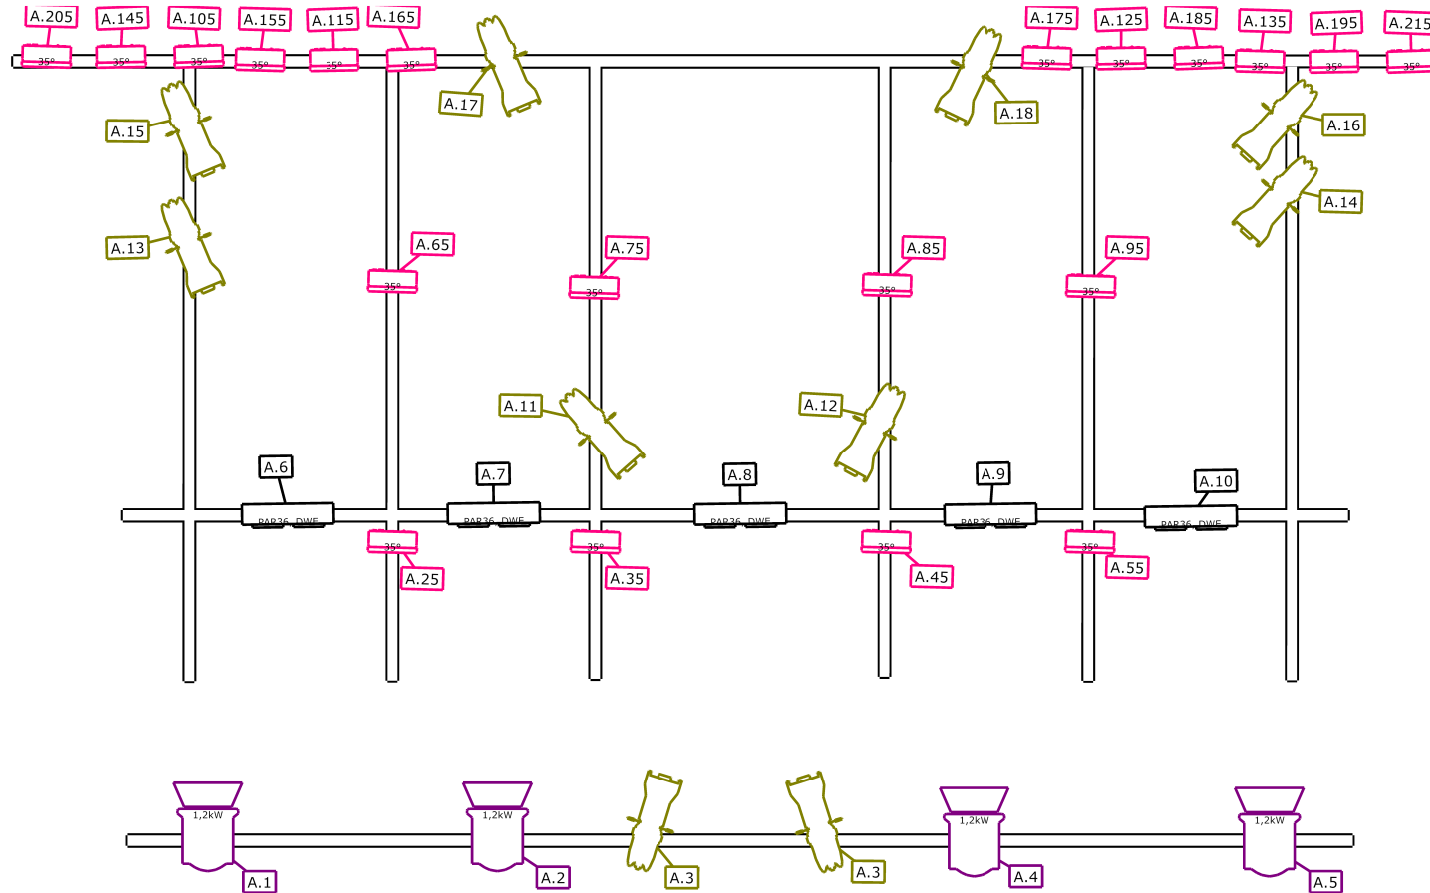

Standard plot 2020

Multisal - Pauline Hall

Symbol key

 XLED HD RGBWAUV LED Wash (20) 10 chs mode

 Source Four Jr Zoom 25°-50° (10)

 2-Light (5)

 Selecon Fresnel (4)

Houselights 21-24 (Univers 1)
Martin JEM 365 Hazer 509 (Univers 1)